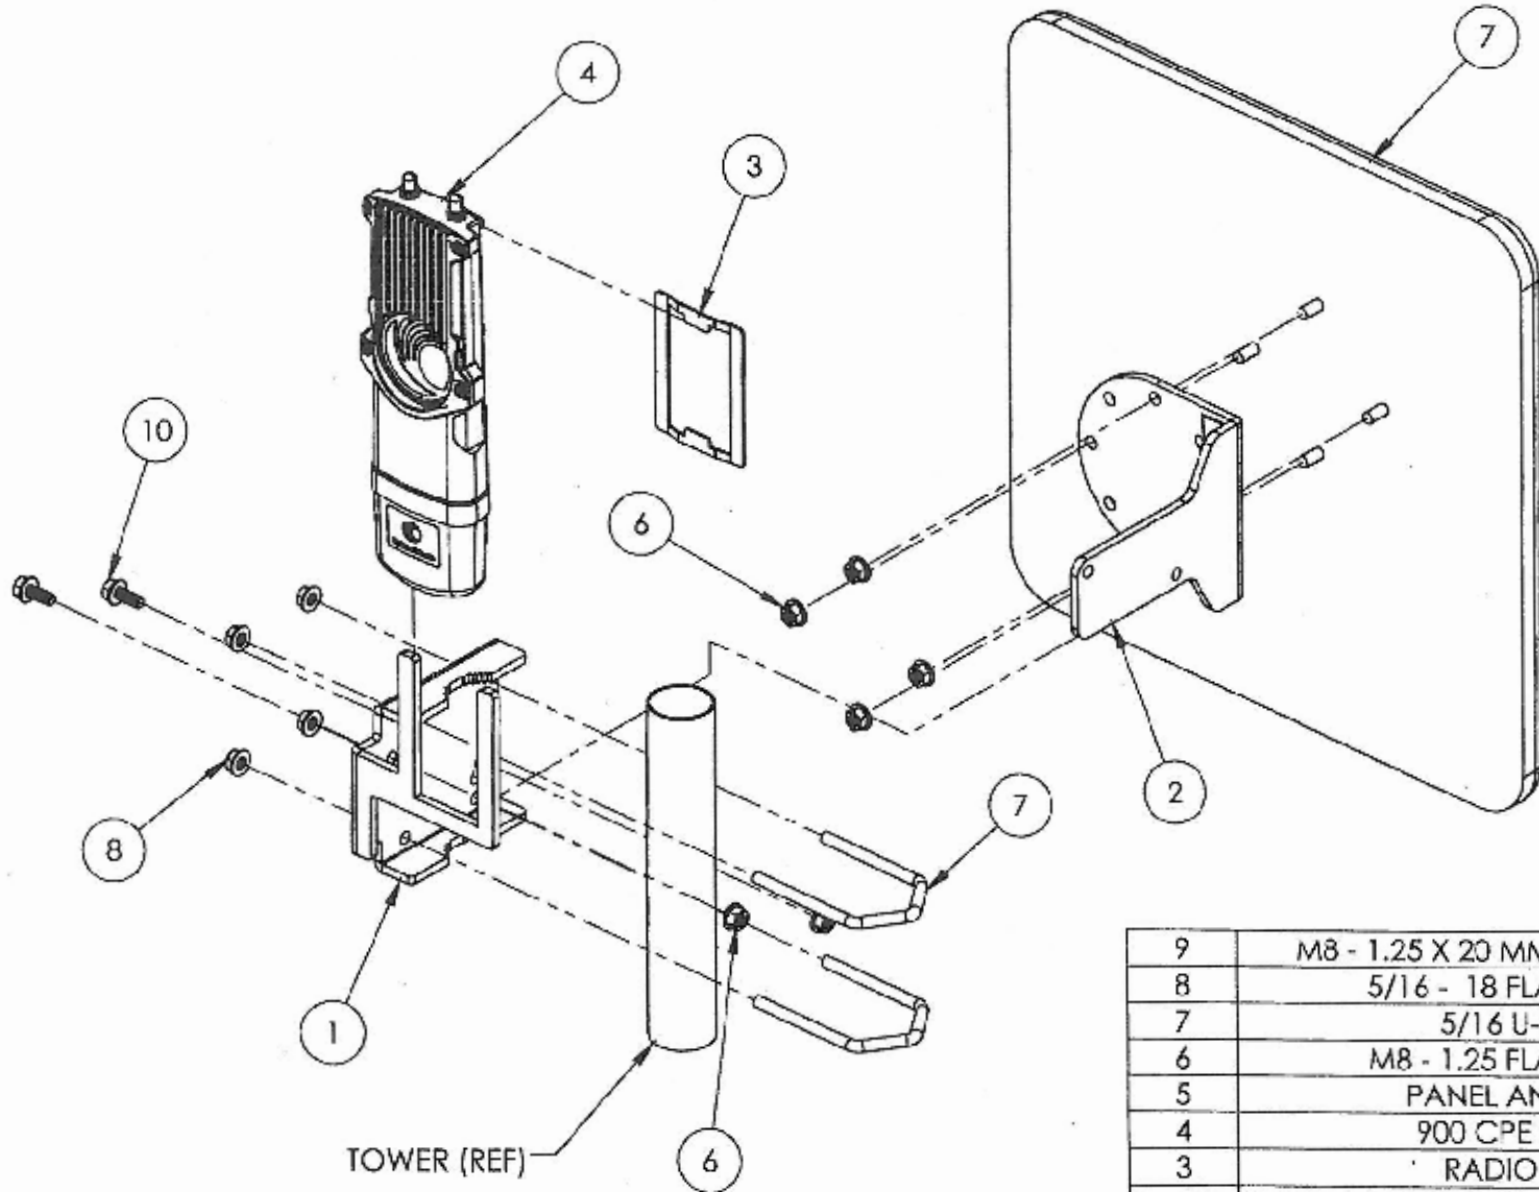

KPPA-900DP-FP Mounting Bracket C/W 900 CPE RADIO

9	M8 - 1.25 X 20 MM FLANGE BOLT	2
8	5/16 - 18 FLANGE NUT	4
7	5/16 U-BOLT	2
6	M8 - 1.25 FLANGE NUT	6
5	PANEL ANTENNA	1
4	900 CPE RADIO	1
3	RADIO CLIP	1
2	PANEL ANGLE BRACKET	1
1	PANEL MOUNTING BRACKET	1
NO.	DESCRIPTION	QTY